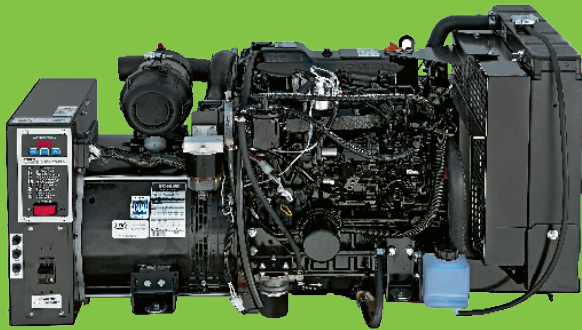

20 kW Diesel Generator
Model: 20EORDB