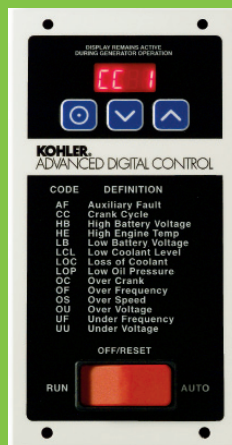

### RECREATIONAL VEHICLES

- Luxury custom coaches
- Motor homes

20 kW Diesel Generator  
Model: 20EORDB

40 kW Diesel Generator With Optional Sound Enclosure

ADVANCED DIGITAL CONTROL